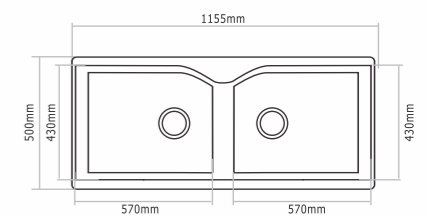

Type : Double Bowl
Size in mm : 1155x500x230 mm
Size in inch : (45x19.5x9 inch)

Granite - Rs. 17,445/-
Metallic - Rs. 20,745/-
Premium Metallic - Rs. 23,345/-