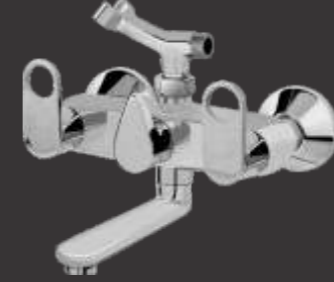

₹6563/-

**OR-013EX**  
Sink Mixer With Extended Swivel Spout - Wall Mounted

₹6563/-

**OR-014**  
Wall Mixer Non-Telephonic - Wall Mounted

₹6038/-

**OR-016**  
Wall Mixer Telephonic With Crutch ARR. Of Tele. Shower