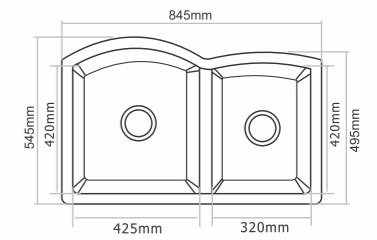

**D - 401 - Imperial**

Type : Double Bowl  
Size in mm : 845x545x225 mm  
Size in inch : (33x21.5x8.9 inch)

Granite - Rs. 14,945/-  
Metallic - Rs. 18,245/-  
Premium Metallic - Rs. 20,545/-

**D - 203 - Vision**