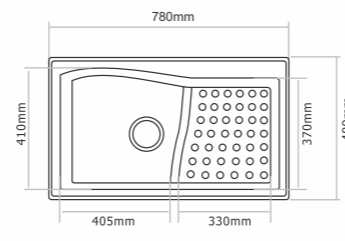

Type : Single Bowl with Dip Drain
Size in mm : 780x480x205 mm
Size in inch : (32x19x8 inch)

Granite - Rs. 12,545/-
Metallic - Rs. 15,445/-
Premium Metallic - Rs. 17,445/-