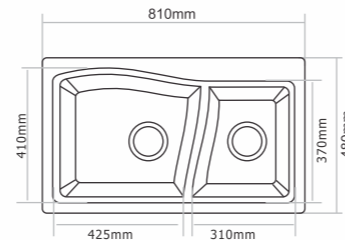

Type : Double Bowl
Size in mm : 810x480x205 mm
Size in inch : (32x19x8 inch)

Granite - Rs. 13,945/-
Metallic - Rs. 17,345/-
Premium Metallic - Rs. 19,545/-