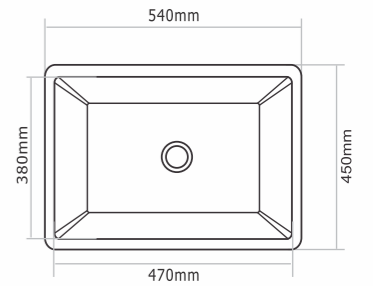

Type : Single Bowl
Size in mm : 540x450x220 mm
Size in inch : (21x18x9 inch)

Granite - Rs. 6,945/-
Metallic - Rs. 8,345/-
Premium Metallic - Rs. 9,345/-