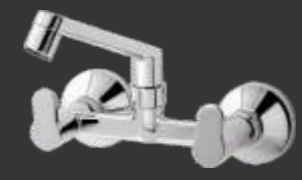

P-012
Sink Mixer With Swivel Casted Spout - Wall Mounted

₹3500/-