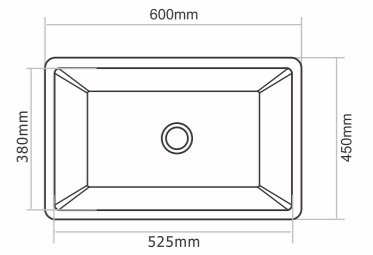

₹2625/-

804  
Towel Rod

₹1100/-

D - 101 - Ikon

Type : Single Bowl  
Size in mm : 600x450x214 mm  
Size in inch : (24x18x8 inch)

Granite - Rs. 7,245/-  
Metallic - Rs. 8,945/-  
Premium Metallic - Rs. 9,945/-