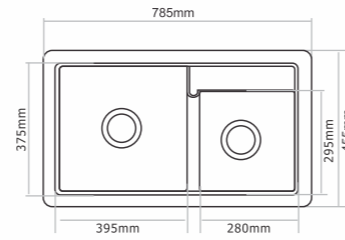

**D - 401 - Imperial**

Type : Double Bowl  
Size in mm : 845x545x225 mm  
Size in inch : (33x21.5x8.9 inch)

Granite - Rs. 14,945/-  
Metallic - Rs. 18,245/-  
Premium Metallic - Rs. 20,545/-

**D - 203 - Vision**