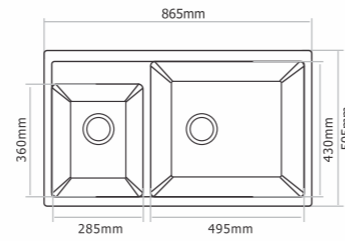

Type : Double Bowl
Size in mm : 865x505x215 mm
Size in inch : (34x20x8 inch)

Granite - Rs. 14,245/-
Metallic - Rs. 17,445/-
Premium Metallic - Rs. 19,545/-