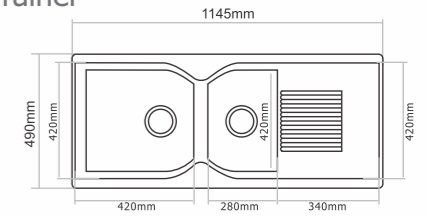

Type : Double Bowl with Drainer
Size in mm : 1145x492x225 mm
Size in inch : (45x19.5x8.9 inch)

Granite - Rs. 17,145/-
Metallic - Rs. 19,845/-
Premium Metallic - Rs. 22,345/-