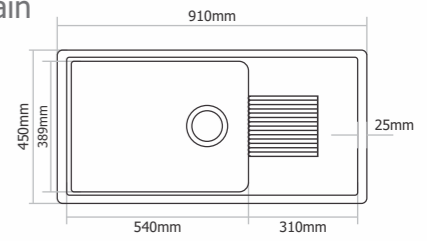

Type : Single Bowl Flat Drain
Size in mm : 910x450x210 mm
Size in inch : (36x18x8 inch)

Granite - Rs. 12,645/-
Metallic - Rs. 15,445/-
Premium Metallic - Rs. 17,545/-