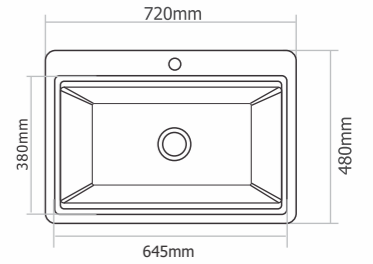

₹2625/-

804  
Towel Rod

₹1100/-

D - 101 - Ikon

Type : Single Bowl  
Size in mm : 600x450x214 mm  
Size in inch : (24x18x8 inch)

Granite - Rs. 7,245/-  
Metallic - Rs. 8,945/-  
Premium Metallic - Rs. 9,945/-

D - 102 - Precis

Type : Single Bowl  
Size in mm : 720x480x215 mm  
Size in inch : (28.5x19x8 inch)

Granite - Rs. 11,145/-  
Metallic - Rs. 13,745/-  
Premium Metallic - Rs. 15,245/-

D - 103 - Arena

Type : Single Bowl  
Size in mm : 540x450x220 mm  
Size in inch : (21x18x9 inch)