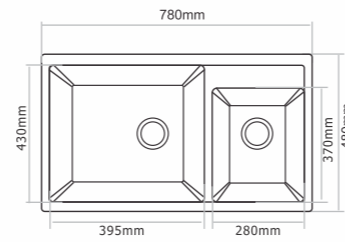

**D - 401 - Imperial**

Type : Double Bowl  
Size in mm : 845x545x225 mm  
Size in inch : (33x21.5x8.9 inch)

Granite - Rs. 14,945/-  
Metallic - Rs. 18,245/-  
Premium Metallic - Rs. 20,545/-

**D - 203 - Vision**

Type : Double Bowl  
Size in mm : 780x480x205 mm  
Size in inch : (31x19.5x8 inch)

Granite - Rs. 13,845/-  
Metallic - Rs. 16,945/-  
Premium Metallic - Rs. 18,945/-

**D - 501 - Lexa**

Type : Double Bowl with Drainer  
Size in mm : 1145x492x225 mm  
Size in inch : (45x19.5x8.9 inch)