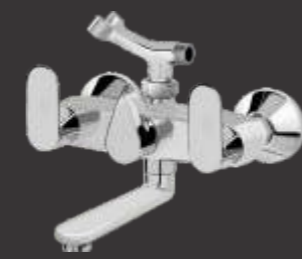

₹6300/-

**O-013EX**  
Sink Mixer With Extended Swivel Spout - Wall Mounted

₹6300/-

**O-014**  
Wall Mixer Non-Telephonic - Wall Mounted

₹6038/-

**O-016**  
Wall Mixer Telephonic With Crutch ARR. Of Tele. Shower